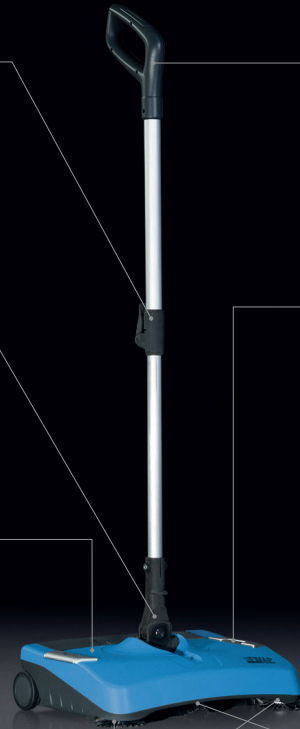

Broom

No more dustpan, no more cord, no more fatigue!

The new cordless power sweeper by Fimap offers you the same readiness and handiness of a broom, but you won't bend down or struggle to pick up the dirt anymore!

Broom is as ergonomic and comfortable to use as a vacuum cleaner, but without messy cords that encumber your movements, to offer you the maximum freedom in whatever area of the house, from the kitchen to the garage, as well as on the balcony or entrance pathway.

It is perfect for home environments but also for your own business such as: coffee bars, bakeries, handcrafted laboratories, small supermarkets or shops.

TELESCOPIC TUBE

To adjust the height and avoid backache

LIGHTWEIGHT AND ROBUST

To take it wherever you need it

FLEXIBLE JOINT

To clean in all directions

LI-ION BATTERY

- Maximum power -
- Long lifetime -
- Ready to use at any time -
- No self-discharge -
- Fast charge -
- Rechargeable at any time -
- Cordless: cleaning with no limits -

COMPACT DESIGN

To clean under furniture and to reach areas you would have never thought
It can be stored in only 15 cm

VERSATILE

To clean all types of floors
The self-adjustable brushes can adapt to uneven floors

2 SIDE BRUSHES

To clean along walls and in corners

TECHNICAL DATA		BROOM
Working width with side brushes	mm	375
Side brushes	n. / Ø mm	2 / 73
Power supply	V	10,8
Battery		Li-ion
Debris hopper capacity	l.	2

TECHNICAL DATA		BROOM
Machine dimensions L x h x w	mm	310x137x370
Handle height	mm max	1100
Battery autonomy	up to min.	40
Machine weight (with battery)	Kg.	2,8
Charging time (100%)	min.	90

CERTIFICATIONS

For any additional information or for a demo please contact your usual Fimap dealer

FIMAP spa - Via Invalidi del Lavoro, 1 - 37059 S. Maria di Zevio - Verona - Italy
Tel. +39 045 6060411 - Fax +39 045 6060417 - E-mail: fimap@fimap.com