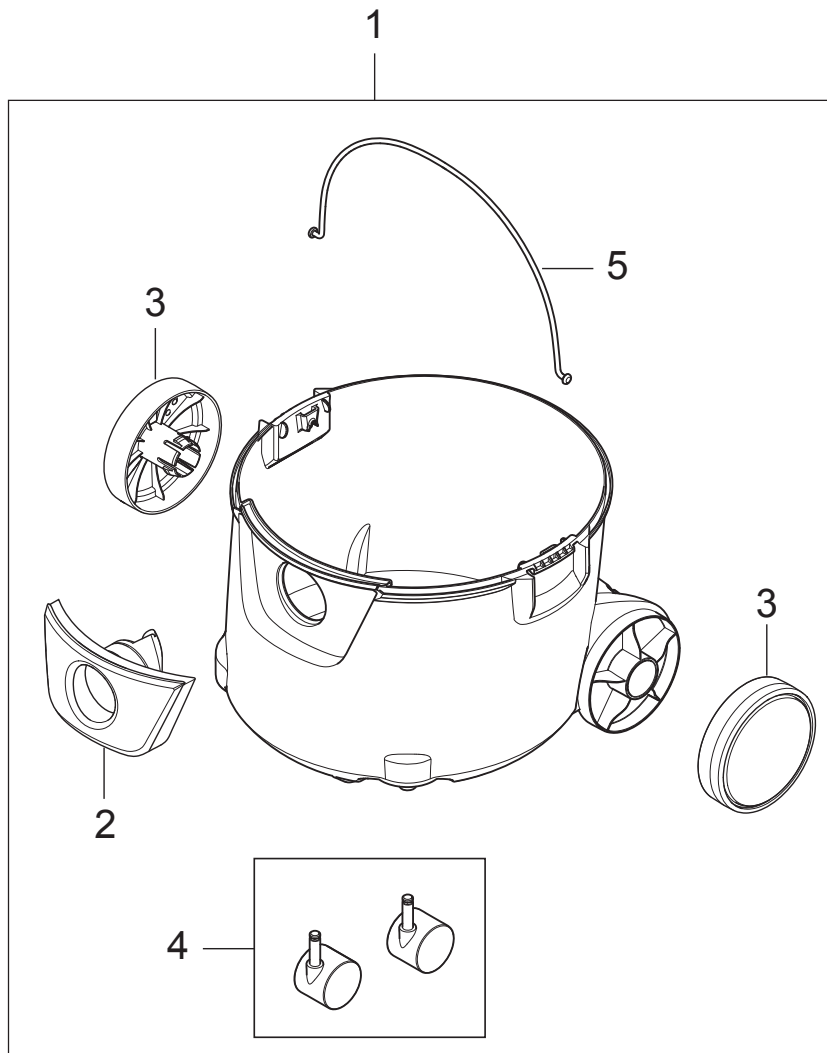

# TABLE OF CONTENTS

---

VL200 PC top.....	1
VL200 Filter and motor.....	3
VL200 container 20L.....	5
VL200 Accessories.....	7

No.	Part No.	Qty.	Description	Part Note
0	107413342	1	NEUTRAL BOXES VL200 10 PCS. SPPT	
1	107410821	1	HEAD COVER VL200	
2	107404540	1	SWITCH 0-1 DOUBLE POLE	
3	107404542	1	ANTI-INTEFERENCE	
4	107409125	1	CABLE OUTLET	
5	107410824	1	PC BUTTON DARK GREY	
6	107409127	1	PC DRAIN HOUSING	
7	107409128	1	PC ROD BASIC	
8	302003704	1	SCREW EJOT DELTA	
9	107409129	1	PC FLAP - KIT	
10	909100083	1	TORSION SPRING	
11	107410822	1	CLAMPING PLATE LIGHT GREY	
12	107410823	2	CLAMP DARK GREY	
14	107409981	1	HOSE/CABLE HOOK. AERO 21	
15	12222501	1	CORD SET EU L 10M	

---

No.	Part No.	Qty.	Description	Part Note
1	107409159	1	DEFLECTOR SHIELD	
2	107410825	1	MOTOR KIT 1200W	
3	107409163	1	UPPER MOTOR SEALING	
4	107409164	1	LOWER MOTOR SEALING	
5	107409165	1	SEALING FILTER	
6	302000490	1	FILTER ELEMENT "L"185X1	
7	107402646	1	FILTER SUPPORT CAGE	
8	302003704	5	SCREW EJOT DELTA	
9	107409166	1	BASEPLATE WITH OUTLET	
10	107409167	1	OUTLET	

---

---

No.	Part No.	Qty.	Description	Part Note
1	107410826	1	CONTAINER CPL. DARK GREY	
2	107410827	1	INLET FITTING DARK GREY	
3	107409170	2	WHEEL D130	
4	140 6422 500	1	LINK WHEELS KIT	
5	107409171	1	HANDLE CONTAINER	

No.	Part No.	Qty.	Description	Part Note
1	302002404	1	FILTERBAG SET 4PC	
2	302000490	1	FILTER ELEMENT "L"185X1	
2	302001095	1	HEPA FILTER ATTIX 3 5 7	
3	81906500	1	TELESCOPIC TUBE (32)STEEL	
4	107407308	1	HOSE D32 1.9M CPL	
5	107409978	1	TUBE HOLDER KIT D32	
6	107409981	1	HOSE/CABLE HOOK. AERO 21	
8	107407334	1	CREVICE NOZZLE D32	
9	107407310	1	FLOOR NOZZLE D32 RUBBER	
9	107407311	1	FLOOR NOZZLE D32 BRUSH	
10	107407312	1	BRUSH NOZZLE D32	