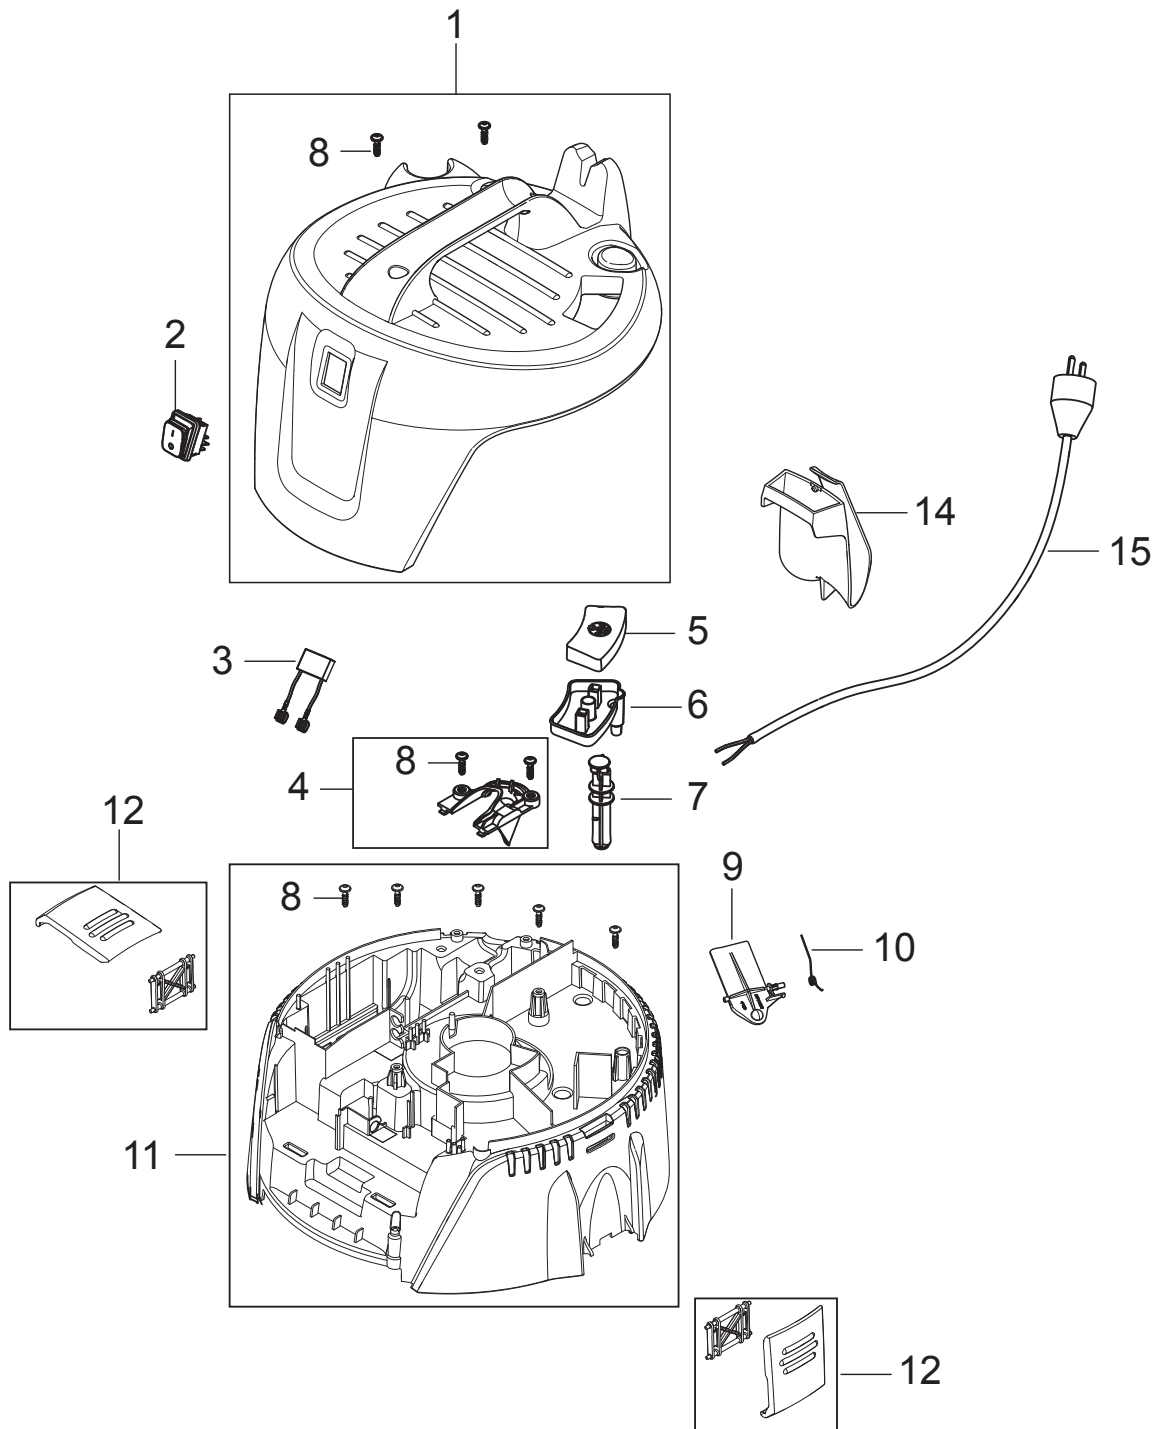

# TABLE OF CONTENTS

---

VL200 PC top.....	1
VL200 Filter and motor.....	3
VL200 container 20L.....	5
VL200 Accessories.....	7

No.	Part No.	Qty.	Description	Part Note
0	107413342	1	NEUTRAL BOXES VL200 10 PCS. SPPT	
1	107410821	1	HEAD COVER VL200	
2	107404540	1	SWITCH 0-1 DOUBLE POLE	
3	107404542	1	ANTI-INTEFERENCE	
4	107409125	1	CABLE OUTLET	
5	107410824	1	PC BUTTON DARK GREY	
6	107409127	1	PC DRAIN HOUSING	
7	107409128	1	PC ROD BASIC	
8	302003704	1	SCREW EJOT DELTA	
9	107409129	1	PC FLAP - KIT	
10	909100083	1	TORSION SPRING	
11	107410822	1	CLAMPING PLATE LIGHT GREY	
12	107410823	2	CLAMP DARK GREY	
14	107409981	1	HOSE/CABLE HOOK. AERO 21	
15	12222501	1	CORD SET EU L 10M	

---

No.	Part No.	Qty.	Description	Part Note
1	107409159	1	DEFLECTOR SHIELD	
2	107410825	1	MOTOR KIT 1200W	
3	107409163	1	UPPER MOTOR SEALING	
4	107409164	1	LOWER MOTOR SEALING	
5	107409165	1	SEALING FILTER	
6	302000490	1	FILTER ELEMENT "L"185X1	
7	107402646	1	FILTER SUPPORT CAGE	
8	302003704	5	SCREW EJOT DELTA	
9	107409166	1	BASEPLATE WITH OUTLET	
10	107409167	1	OUTLET	

---

---

No.	Part No.	Qty.	Description	Part Note
1	107410826	1	CONTAINER CPL. DARK GREY	
2	107410827	1	INLET FITTING DARK GREY	
3	107409170	2	WHEEL D130	
4	140 6422 500	1	LINK WHEELS KIT	
5	107409171	1	HANDLE CONTAINER	

No.	Part No.	Qty.	Description	Part Note
1	302002404	1	FILTERBAG SET 4PC	
2	302000490	1	FILTER ELEMENT "L"185X1	
2	302001095	1	HEPA FILTER ATTIX 3 5 7	
3	81906500	1	TELESCOPIC TUBE (32)STEEL	
4	107407308	1	HOSE D32 1.9M CPL	
5	107409978	1	TUBE HOLDER KIT D32	
6	107409981	1	HOSE/CABLE HOOK. AERO 21	
8	107407334	1	CREVICE NOZZLE D32	
9	107407310	1	FLOOR NOZZLE D32 RUBBER	
9	107407311	1	FLOOR NOZZLE D32 BRUSH	
10	107407312	1	BRUSH NOZZLE D32	