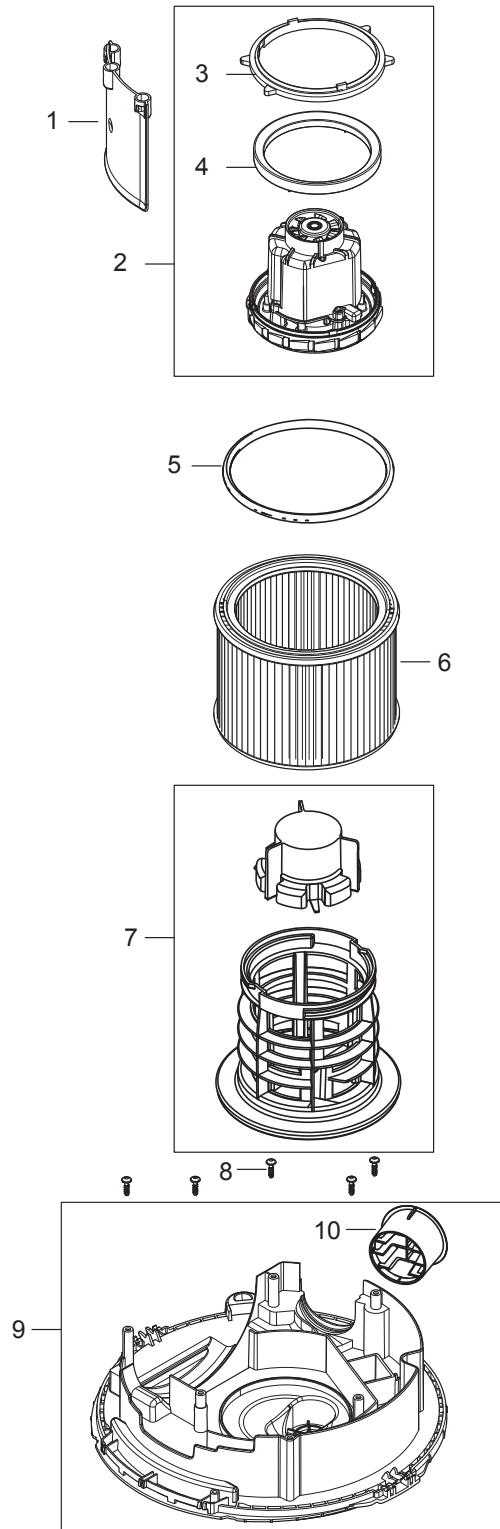

# TABLE OF CONTENTS

---

VL200 PC top.....	1
VL200 Filter and motor.....	3
VL200 container 20L.....	5
VL200 Accessories.....	7

No.	Part No.	Qty.	Description	Part Note
0	107413342	1	NEUTRAL BOXES VL200 10 PCS. SPPT	
1	107410821	1	HEAD COVER VL200	
2	107404540	1	SWITCH 0-1 DOUBLE POLE	
3	107404542	1	ANTI-INTEFERENCE	
4	107409125	1	CABLE OUTLET	
5	107410824	1	PC BUTTON DARK GREY	
6	107409127	1	PC DRAIN HOUSING	
7	107409128	1	PC ROD BASIC	
8	302003704	1	SCREW EJOT DELTA	
9	107409129	1	PC FLAP - KIT	
10	909100083	1	TORSION SPRING	
11	107410822	1	CLAMPING PLATE LIGHT GREY	
12	107410823	2	CLAMP DARK GREY	
14	107409981	1	HOSE/CABLE HOOK. AERO 21	
15	12222501	1	CORD SET EU L 10M	

---

No.	Part No.	Qty.	Description	Part Note
1	107409159	1	DEFLECTOR SHIELD	
2	107410825	1	MOTOR KIT 1200W	
3	107409163	1	UPPER MOTOR SEALING	
4	107409164	1	LOWER MOTOR SEALING	
5	107409165	1	SEALING FILTER	
6	302000490	1	FILTER ELEMENT "L"185X1	
7	107402646	1	FILTER SUPPORT CAGE	
8	302003704	5	SCREW EJOT DELTA	
9	107409166	1	BASEPLATE WITH OUTLET	
10	107409167	1	OUTLET	

---

---

No.	Part No.	Qty.	Description	Part Note
1	107410826	1	CONTAINER CPL. DARK GREY	
2	107410827	1	INLET FITTING DARK GREY	
3	107409170	2	WHEEL D130	
4	140 6422 500	1	LINK WHEELS KIT	
5	107409171	1	HANDLE CONTAINER	

No.	Part No.	Qty.	Description	Part Note
1	302002404	1	FILTERBAG SET 4PC	
2	302000490	1	FILTER ELEMENT "L"185X1	
2	302001095	1	HEPA FILTER ATTIX 3 5 7	
3	81906500	1	TELESCOPIC TUBE (32)STEEL	
4	107407308	1	HOSE D32 1.9M CPL	
5	107409978	1	TUBE HOLDER KIT D32	
6	107409981	1	HOSE/CABLE HOOK. AERO 21	
8	107407334	1	CREVICE NOZZLE D32	
9	107407310	1	FLOOR NOZZLE D32 RUBBER	
9	107407311	1	FLOOR NOZZLE D32 BRUSH	
10	107407312	1	BRUSH NOZZLE D32	