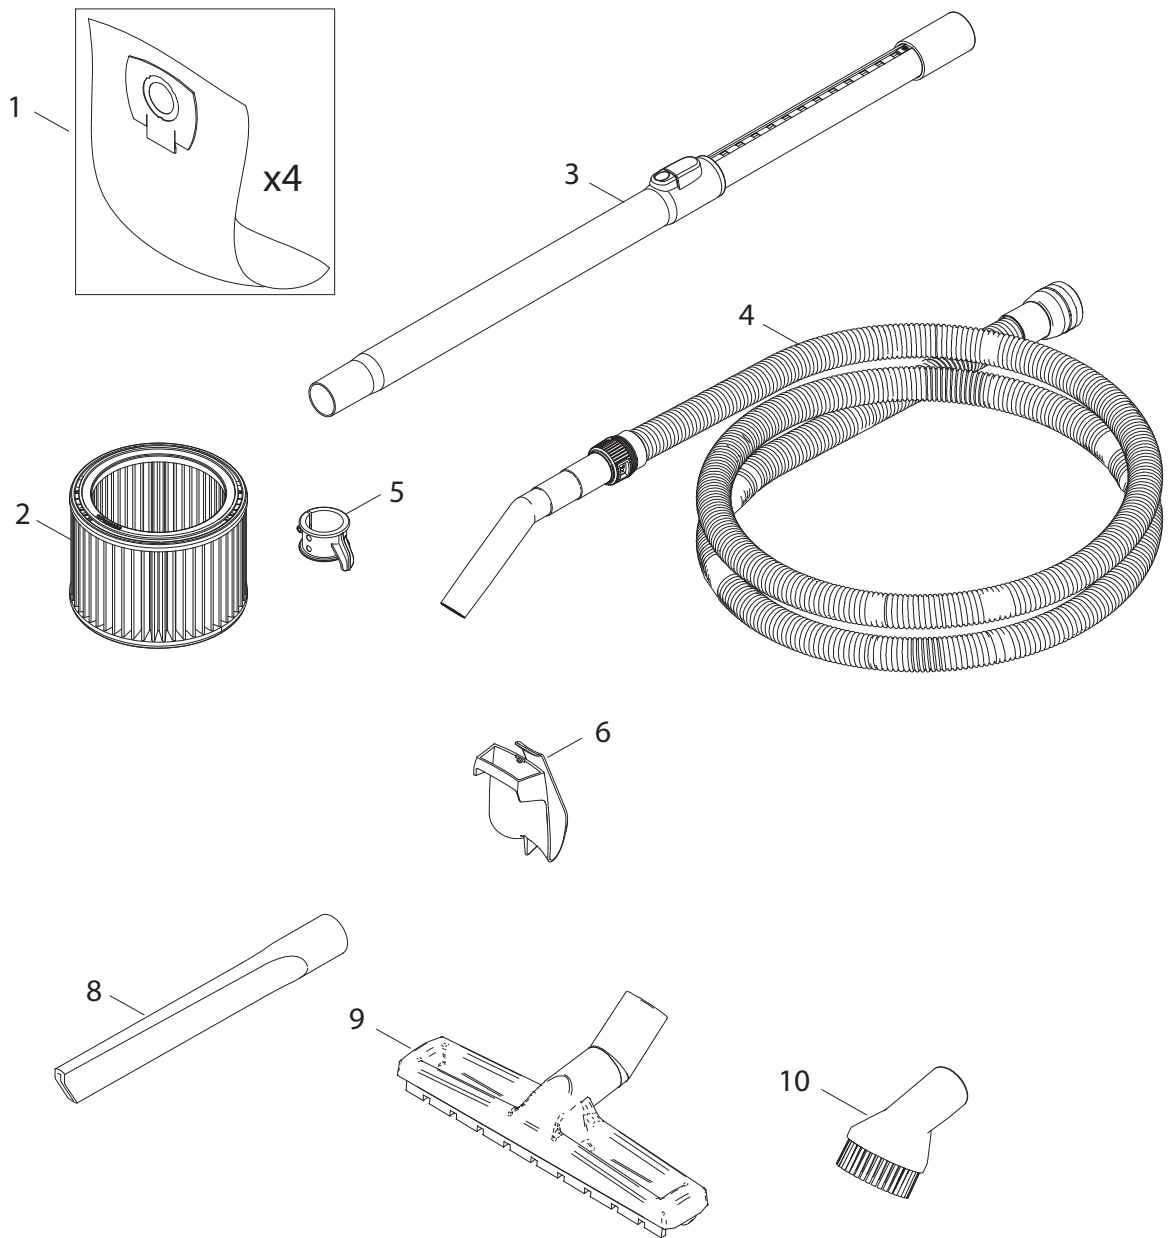

# TABLE OF CONTENTS

---

VL200 PC top.....	1
VL200 Filter and motor.....	3
VL200 container 20L.....	5
VL200 Accessories.....	7

No.	Part No.	Qty.	Description	Part Note
0	107413342	1	NEUTRAL BOXES VL200 10 PCS. SPPT	
1	107410821	1	HEAD COVER VL200	
2	107404540	1	SWITCH 0-1 DOUBLE POLE	
3	107404542	1	ANTI-INTEFERENCE	
4	107409125	1	CABLE OUTLET	
5	107410824	1	PC BUTTON DARK GREY	
6	107409127	1	PC DRAIN HOUSING	
7	107409128	1	PC ROD BASIC	
8	302003704	1	SCREW EJOT DELTA	
9	107409129	1	PC FLAP - KIT	
10	909100083	1	TORSION SPRING	
11	107410822	1	CLAMPING PLATE LIGHT GREY	
12	107410823	2	CLAMP DARK GREY	
14	107409981	1	HOSE/CABLE HOOK. AERO 21	
15	12222501	1	CORD SET EU L 10M	

---

No.	Part No.	Qty.	Description	Part Note
1	107409159	1	DEFLECTOR SHIELD	
2	107410825	1	MOTOR KIT 1200W	
3	107409163	1	UPPER MOTOR SEALING	
4	107409164	1	LOWER MOTOR SEALING	
5	107409165	1	SEALING FILTER	
6	302000490	1	FILTER ELEMENT "L"185X1	
7	107402646	1	FILTER SUPPORT CAGE	
8	302003704	5	SCREW EJOT DELTA	
9	107409166	1	BASEPLATE WITH OUTLET	
10	107409167	1	OUTLET	

---

---

No.	Part No.	Qty.	Description	Part Note
1	107410826	1	CONTAINER CPL. DARK GREY	
2	107410827	1	INLET FITTING DARK GREY	
3	107409170	2	WHEEL D130	
4	140 6422 500	1	LINK WHEELS KIT	
5	107409171	1	HANDLE CONTAINER	

No.	Part No.	Qty.	Description	Part Note
1	302002404	1	FILTERBAG SET 4PC	
2	302000490	1	FILTER ELEMENT "L"185X1	
2	302001095	1	HEPA FILTER ATTIX 3 5 7	
3	81906500	1	TELESCOPIC TUBE (32)STEEL	
4	107407308	1	HOSE D32 1.9M CPL	
5	107409978	1	TUBE HOLDER KIT D32	
6	107409981	1	HOSE/CABLE HOOK. AERO 21	
8	107407334	1	CREVICE NOZZLE D32	
9	107407310	1	FLOOR NOZZLE D32 RUBBER	
9	107407311	1	FLOOR NOZZLE D32 BRUSH	
10	107407312	1	BRUSH NOZZLE D32	