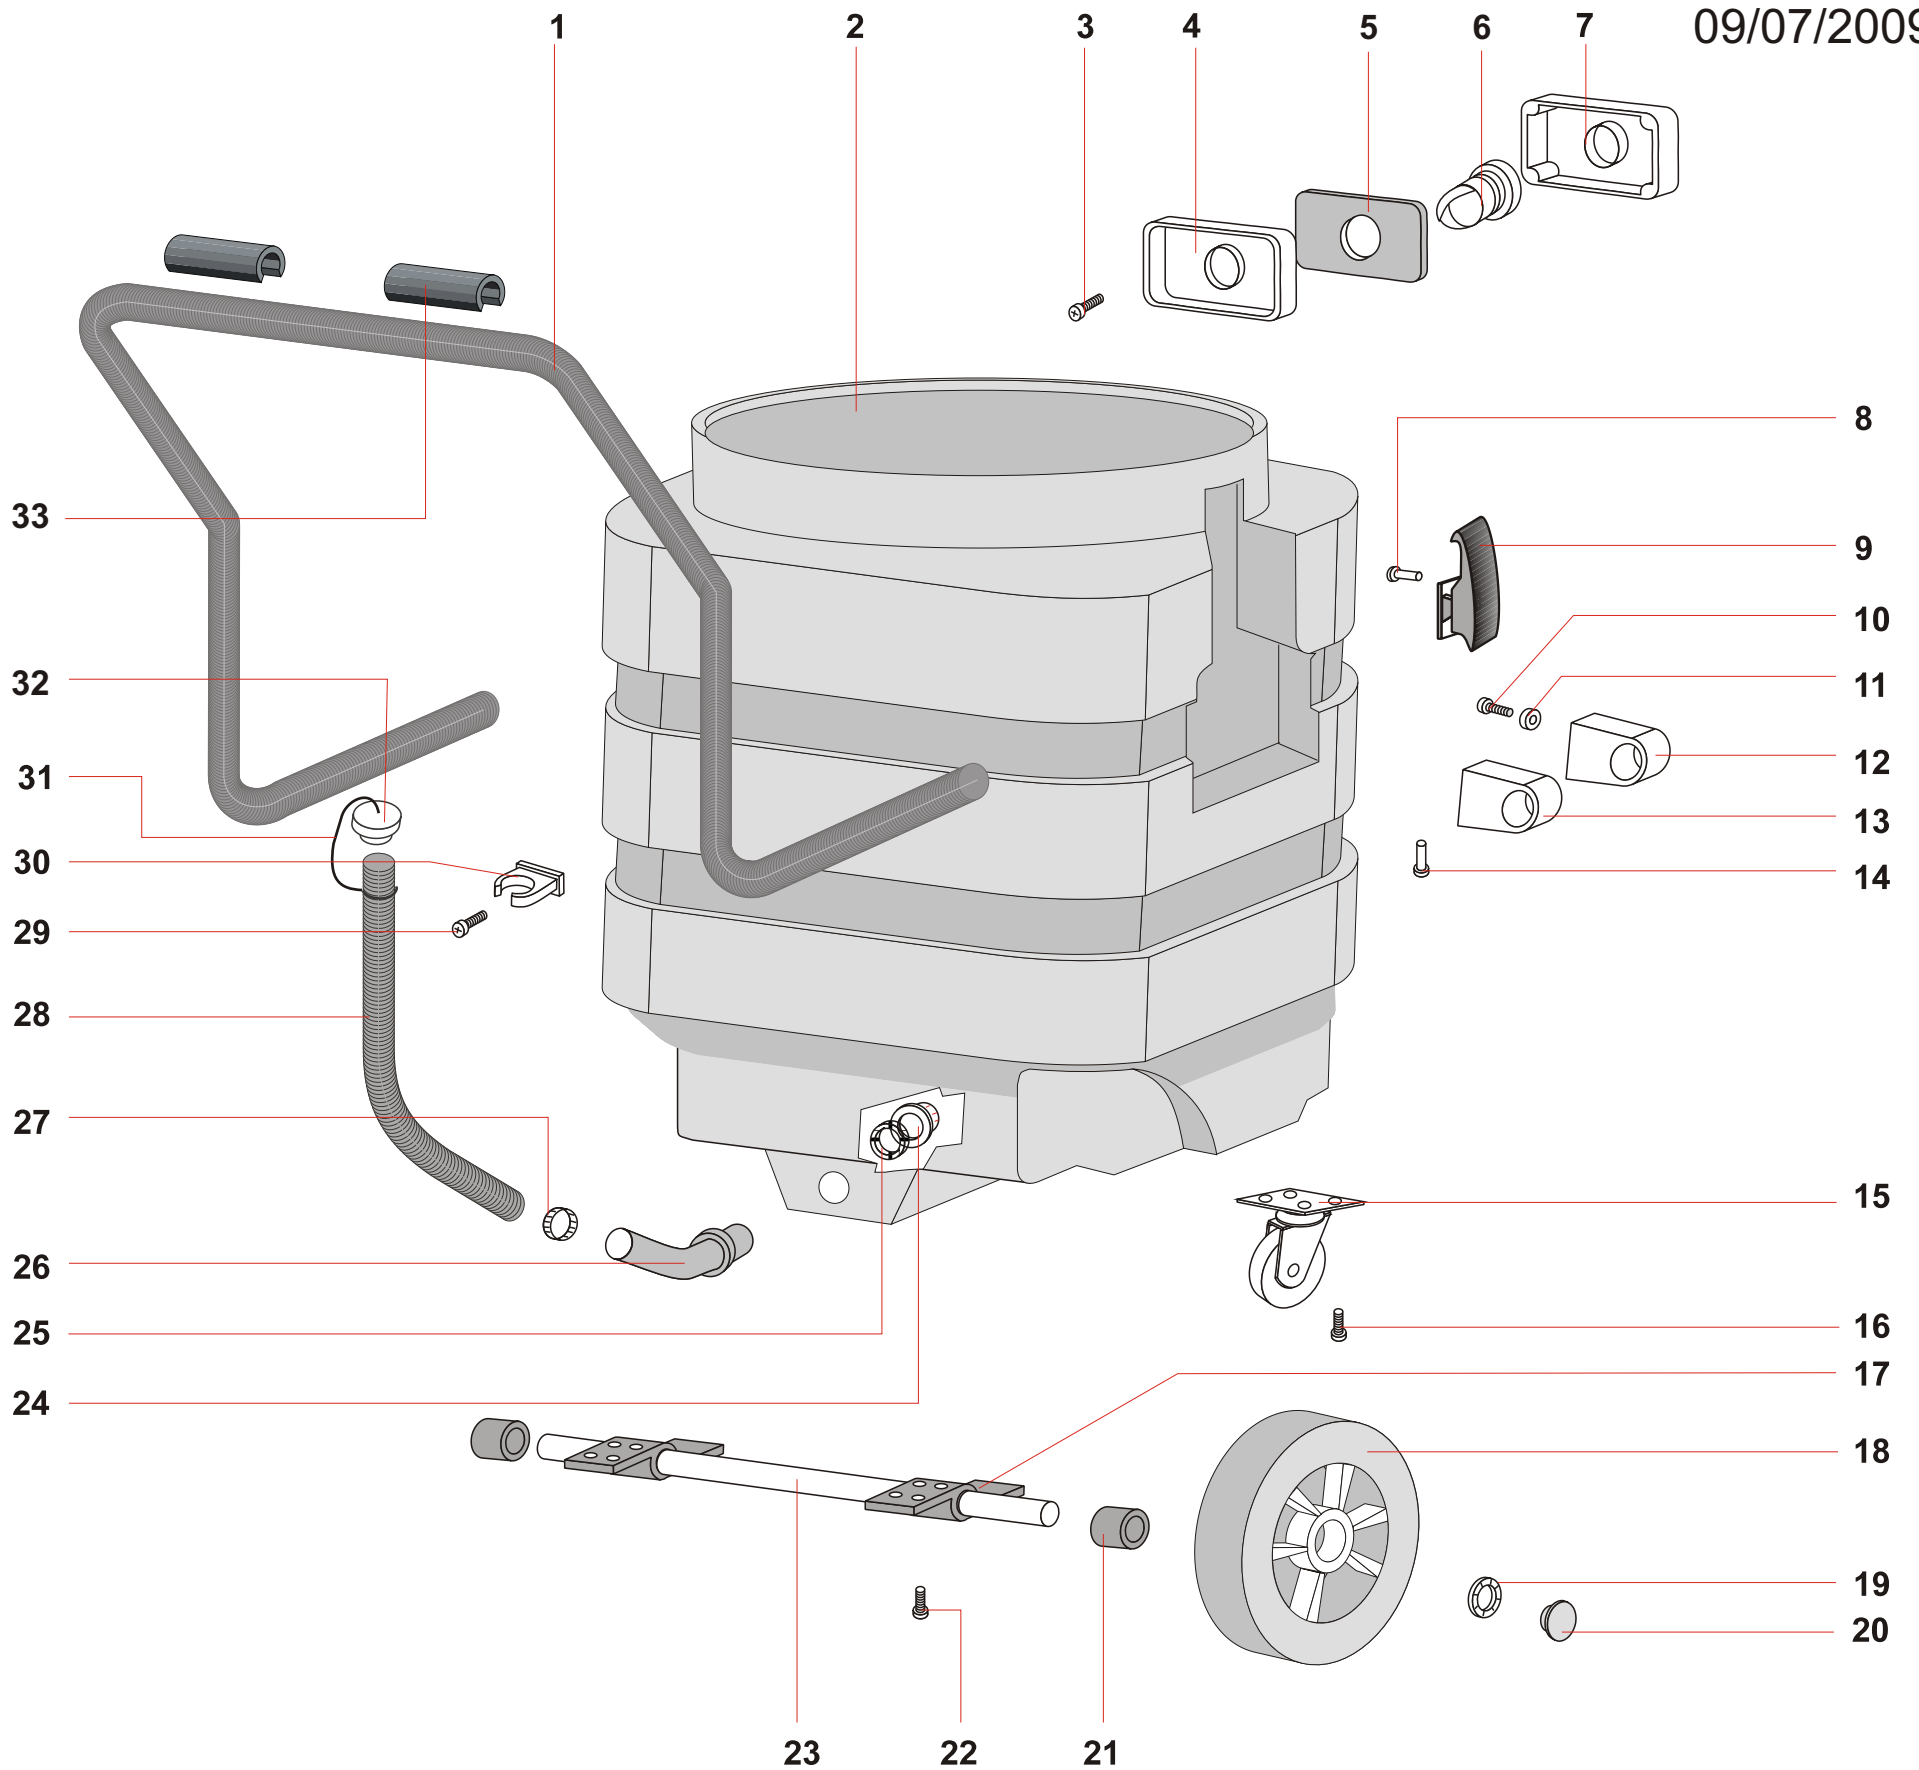

623PL Vacuum Cleaner

TAV. 221
09/07/2009

Tank Assembly			Complete: VP02615
Ref.	Part	Description	N°
1	VP02558	HANDLE - MARKET P/L TANK	1
2	VP02637	TANK BODY	1
3	K-NSI	SCREW M8 X32	4
4	VP02584	MOUNTING PLATE FLAT 623PL	1
5	VP02653	36MM/38MM TANK INLET WITH POS LOCK	1
6	VP02653	36MM/38MM TANK INLET WITH POS LOCK	1
7	VP02653	36MM/38MM TANK INLET WITH POS LOCK	1
8	K-NSI	RIVET 5X24.5	4
9	VP01847	TANK CLIP	2
10	K-NSI	SCREW 4.8 X32	8
11	K-NSI	RUBBER WASHER	8
12	VP01072	HANDLE SUPPORT	2
13	VP01860	NEVADA HANDLE	2
14	K-NSI	RIVET 5X19	2
15	VP02559	CASTOR WHEEL	2
16	K-NSI	SCREW M4X15	8
17	VP02556	PIN WHEEL SUPPORT	2
18	VP00904	REAR WHEEL - MARKET TROLLEY	2
19	VP02557	RING D18	2
20	VP03835	CAP	2
21	VP02607	WHEEL SPACER MARKET TANK	2
22	K-NSI	SCREW M5X20	8
23	VP02555	WHEEL AXLE 623PL	1
24	VP00834	RING 1.1/4	1
25	VP00256	GASKET DRAIN CAP CAL/GAR	1
26	VP02763	FITTING CONNECTOR 45DEG	1
27	K-NSI	CLAMP 300 X9	1
28	VP02765	DRAIN HOSE L600	1
29	K-NSI	SCREW M5X20	1
30	VP02788	CLAMP D34	1
31	VP02812	TIE ROD CAP	1
32	VP02764	CAP PVC D40X35	1
33	VP06250	PLASTIC HANDLE	2