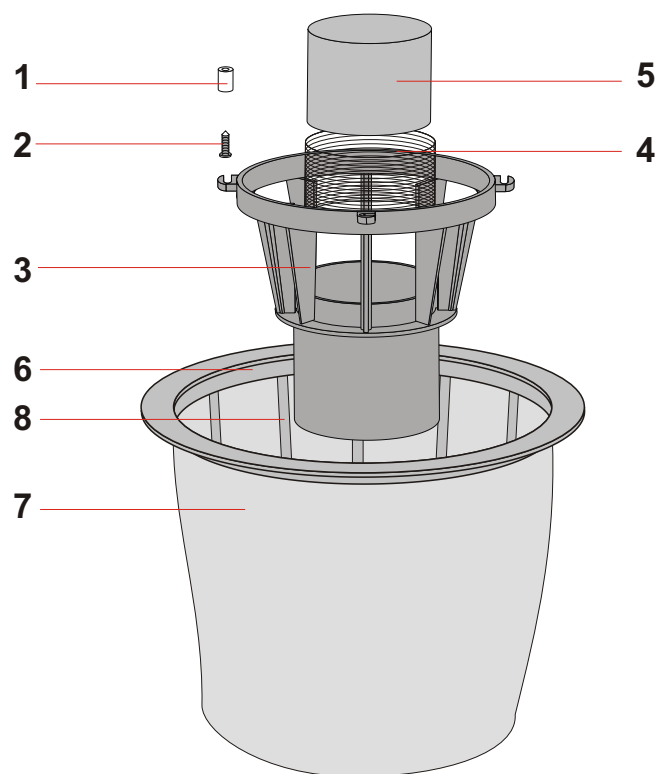

Head Assembly			Complete: VP03062
Ref.	Part	Description	N°
1	VP00489	ELECTRICAL CABLE 3X1.5 MT.8.5 AUS	1
2	VP00138	SLEEVE IELECT CORDI	1
3	VP00139	SECURING BLOCK	1
4	K-NSI	SCREW M5X20	2
5	VP03032	ELECTRIC CORD HOOK - MEC	1
6	K-NSI	SCREW M5X50	4
7	VP03034	RIVIERA HANDLE	1
8	K-NSI	SCREW M5X35	2
9	K-NSI	SCREW M5X20	4
10	K-NSI	SCREW M5X14	2
11	VP020029	TERMINAL BOARD	1
12	K-NSI	SCREW M5X50	2
13	VP03051	TOP COVER 2MTR VH623PL	1
14	K-NSI	SCREW M5X20	2
15	VP00484	SWITCH RED C/W COVER ILLUMINATED	2
16	VP03937	VAC MOTOR FILTER	2
17	K-NSI	SCREW M5X55	9
18	VP01502	GUIDE FOR Q/C	1
19	VP03383	CAP	1
20	VP02957	COVER INTER NEV 600 3MTR	1
21	K-NSI	SCREW M5X40	9
22	K-NSI	SCREW M5X40	3
23	VP02937	MOTOR PLATE	1
24	K-NSI	SCREW 4.3X19	1
26	VP03969	FILTER	2
27	K-NSI	SCREW M5X20	8
28	VP03901	MOTOR GASKET	2
29	VP03975S	VAC MOTOR 1200W BY-PASS	2
30	VP03901	MOTOR GASKET	2
31	K-NSI	SCREW M5X20	4
32	VP03901	MOTOR GASKET	1
33	VP03451	MOTOR BLOCK	1
34	VP03454	NOISE FILTER	3
35	VP03456	NOISE FILTER	3
36	VP00468	VALVE AUTOMATIC	2
37	VP03519	INLET CAP	1
38	VP03108	MOTOR BASE PL 600 2MTR	1
39	VP06495	COMPLETE 3 PIN SOCKET NO COVER	1
40	K-NSI	SCREW 4X12 UNI 7688	4
41	K-NSI	NUT M4 UNI 5588	4
*	K-NSI	CABLE TIE	3
*	K-NSI	ELECTRICAL KIT	2

Filter Assembly			VH623PL
Ref.	Part	Description	N°
1	VP03706	FLOAT CAGE BUSH	4
2	K-NSI	SCREW M5X25	4
3	VP02823	UPPER ANTI FOAM BODY	1
4	VP03117	GAUZE FILTER D90 H76	1
5	VP02676	FLOAT - 400 SERIES	1
6	VP00473	FILTER BAG RING	1
7	VP02845	FILTER BAG	1
8	VP02833	FILTER BAG BASKET	1
*	VP03240	COMPLETE KIT: RING+FILT+BASK.400 CONIC.SAN	1