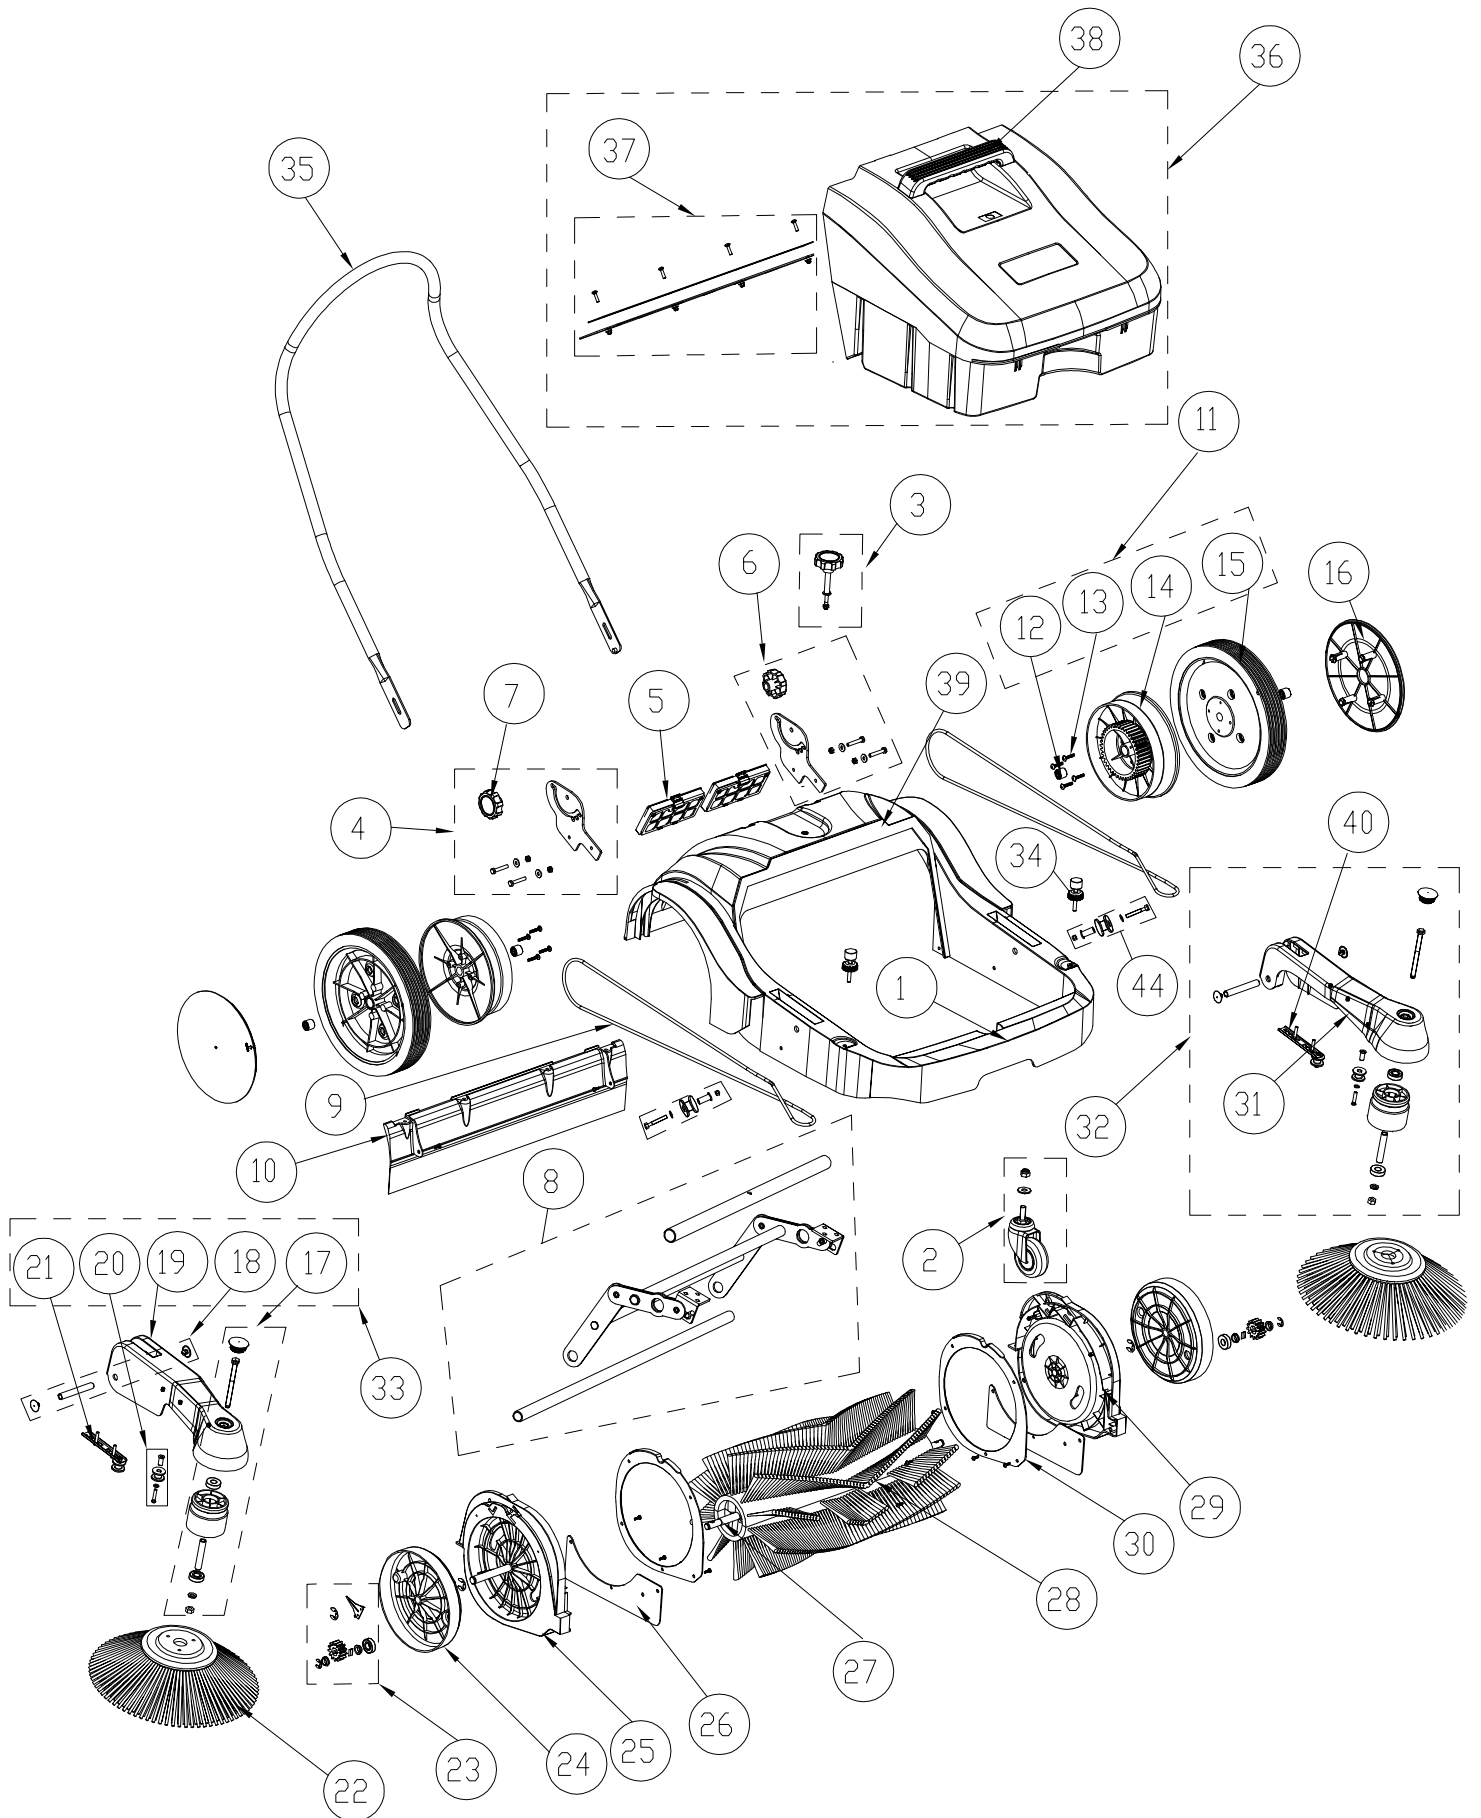

Nilfisk Partlist

Item	Part No.	Description	QTY
1	VP11001	CHASSIS	1
2	VP11911	CASTER KIT	1
3	VP11913	MAIN BROOM HEIGHT ADJUSTING KNOB	1
4	VP11901	HANDLE CONNECT RIGHT KIT	1
5	VP11902	FILTER	1
6	VP11908	HANDLE CONNECT LEFT KIT	1
7	VP11021	HANDLE ADJUSTING KNOBS	2
8	VP11914	MAIN BROOM ADJUST KIT	1
9	VP11012	ROUND BELT D6	2
10	VP11010	REAR SEAL SKIRT	1
11	VP11300	WHEEL KIT	2
12	VP11302	PLASTIC BEARING	4
13	VA80825	SCREW ST5X25	8
14	VP11301	PLASTIC GEAR	2
15	VP11312	DRIVE WHEEL(black)	2
16	VP11303	WHEEL CAP	2
17	VP11903	BELT PULLEY KIT	2
18	VP11904	SIDE BROOM AXLE KIT	2
19	VP11401	RIGHT SIDE BROOM ARM	1
20	VP11905	GUIDE WHEEL KIT	4
21	VP11420	BELT TENSION RIGHT KIT	1
22	VP11406	SIDE BROOM	2
23	VP11906	GEAR KIT	2
24	VP11203	MAIN BROOM ADJUSTING PLASTIC DISK	2
25	VP11201	RIGHT SUPPORT BASE	1
26	VP11204	SEAL SKIRT	2
27	VP11212	MAIN BROOM SHAFT	1
28	VP11211	MAIN BROOM	1
29	VP11202	LEFT SUPPORT BASE	1
30	VP11206	COVER SUPPORT BASE	2
31	VP11501	LEFT SIDE BROOM ARM	1
32	VP11500	SIDE BROOM LEFT KIT	1
33	VP11400	SIDE BROOM RIGHT KIT	2
34	VP11907	SIDE BROOM ADJUST KIT	2
35	VP11011	HANDLE BAR	1
36	VP11600	HOPPER	1
37	VP11910	SKIRT HOPPER KIT	1
38	VP11603	HANDLE HOPPER	1
39	VP11023	SEALING	1
40	VP11909	BELT TENSION LEFT KIT	1

WEAR AND TEAR PARTS		
VP11911	CASTER KIT	1
VP11902	FILTER	1
VP11012	ROUND BELT D6	2
VP11010	REAR SEAL SKIRT	1
VP11300	WHEEL KIT(Black)	2
VP11406	SIDE BROOM	2
VP11204	SEAL SKIRT	2
VP11211	MAIN BROOM	1
VP11910	SKIRT HOPPER KIT	1
VP11023	SEALING	1
VP11021	HANDLE ADJUSTING KNOBS	2