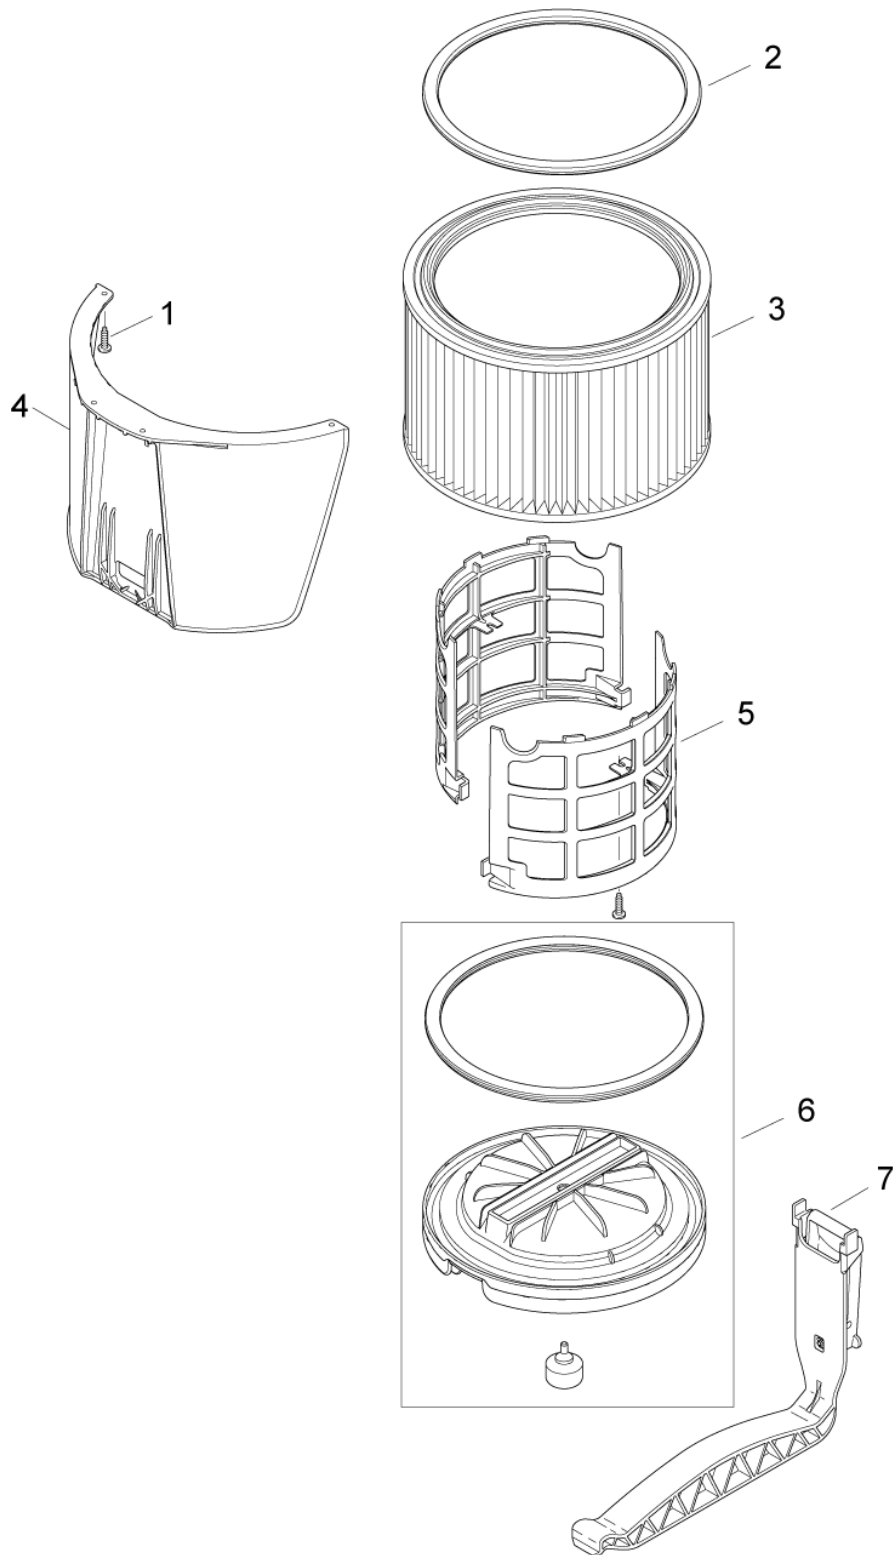

## Part Notes:

[1] - PB-COM-LI-2016-001 ATTIX-IVB 961\_New Electronics

No.	Part No.	Qty.	Description	Part Note
1	302003376	1	SCREW KIT	
2	107400043	1	AIRGUIDE ATTIX 9 KIT	
3	302003389	1	CLAMPING PLATE KIT ATTIX	
4	302003390	1	SEALING KIT S	[1]
5	302003385	1	SEALING KIT R	
6	302003386	1	TURBINE KIT 1000W 230V	
6	302003388	1	MOTOR KIT 1000W 120V	
6	302003384	1	TURBINE KIT 1200W 230V	

Part Notes:

[1] - ALTERNATIVE USE 107417417

---

No.	Part No.	Qty.	Description	Part Note
1	302003376	1	SCREW KIT	
2	302003597	1	BASE PLATE P AND C ATTIX	
3	302003387	1	PUSH AND CLEAN FLAP	
4	107402835	1	CONTACT SPRING WIRE AND FASTON	
5	302003382	1	FLOATER KIT ATTIX 9/IVB 9	
6	107413313	1	FIXTURE 72X32X52 - KIT	
7	302001432	1	GASKET CONTAINER	

---

No.	Part No.	Qty.	Description	Part Note
1	302003319	1	SCHRABEN ATTIX/IVB 9	
1	302003376	1	SCREW KIT	
2	302000697	1	GASKET FILTER	
3	107400562	1	FILTER ELEMENT D275X187	
4	107402640	1	DEFLECTOR 318X180X212 KIT	
5	302000385	1	FILTER SUPPORT CAGE 216X	
6	107402653	1	FILTER SURFACE PLATE	
7	107402651	1	TENSION JACK	

No.	Part No.	Qty.	Description	Part Note
1	302001605	1	HANDLE W/ TAPE	
2	302003377	1	BASIC CONTAINER ATTIX9/	
3	302003379	1	BELT KIT BASIC IVB9	
4	302003380	1	INLET FITTING KIT ATTIX 9	
5	302001706	1	HANDLE SET-1 ATTIX 7	
6	302001437	1	FRAME BLACK ATTIX 7	
8	107401077	2	WHEEL 200X50 KIT	
9	3750	2	WHEEL CAPS TO SUIT TURBO	
10	107401054	1	CASTOR TURNABLE WITH BRAK	
11	302001441	2	INTERLOCK CONTAINER ATTIX	
12	107420978	1	PLATE FOR CONTAINER	
13	909100383	1	SPRING 1.40X7.5X113	
14	302001613	1	SCREW M5X35X5 TO ATTIX7	
15	302001363	1	CONTAINER STOPPER	