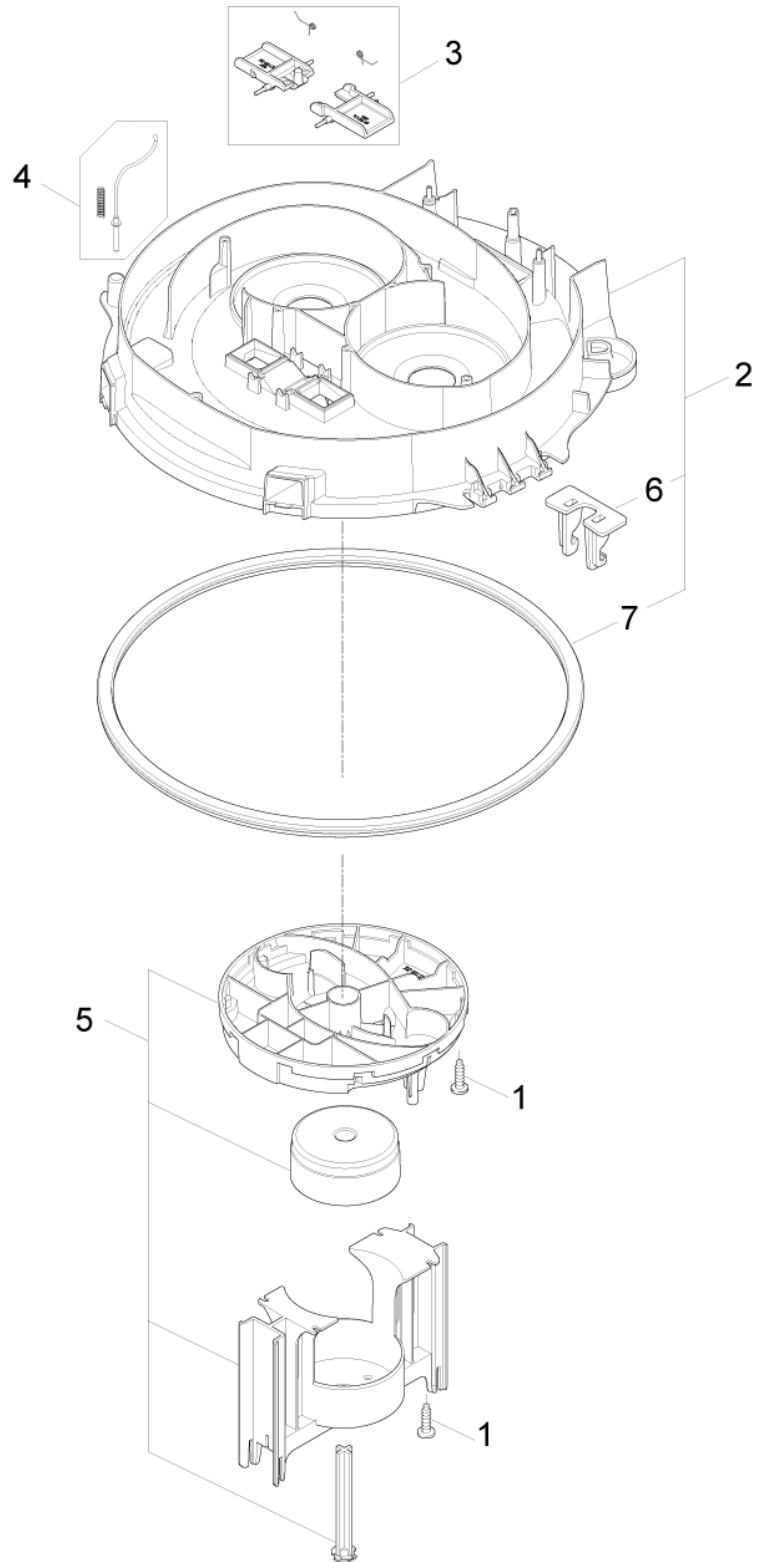

No.	Part No.	Qty.	Description	Part Note
1	302003376	1	SCREW KIT	
2	302003401	1	DISPLAY I-0-II IVB 9 SET-1	
3	18274	2	COUNTERS UNK SCREW M4X12	
4	909100231	1	TURNING KNOB GR.1 6X5 P	
5	9868	1	O-RING 10.2X2.5 NBR 70	
7	302003396	1	PUSH BUTTON KIT P AND C IVB9	
8	302003397	2	CARTRIDGE ATTIX 9/IVB9	
9	302003398	1	EXHAUST AIR FILTER	
10	107402666	1	POWERCORD 1.5X10.8M	
10	107420521	1	POWER CORD H07RN-F 3G1,0MM IP55 CH	
10	302002791	1	WIRE NETZ H07RN-F3G1.0X10.8M	
10	302002790	1	LTG NETZ H07BQ-F3G2.5X10.8M CE	
10	302002788	1	LTG NETZ H07RN-F3G1.5X10.6M	
11	302003394	1	HOOD KIT ATTIX 9/IVB9-P	
12	302003383	1	CLAMP KIT, ATTIX 9/IVB9	
14	302002590	1	HANDLE FOR HOOD	
15	107404542	1	ANTI-INTEFERENCE	
16	107415193	1	ROTARY SWITCH 3 POS 16A	[1]
17	107401080	1	ELEKTRONIK I-0-II ATTIX 9	[1]
17	107407434	1	ELEKTRONIK I-0-II ATTIX 9 110V KIT	[1]
18	107415191	1	SOFTSTART PCBA 2-MOT	[1]
18	107415192	1	PCBA 2M-1S KIT1 100-120V	[1]

## Part Notes:

[1] - PB-COM-LI-2016-001 ATTIX-IVB 961\_New Electronics

No.	Part No.	Qty.	Description	Part Note
1	302003376	1	SCREW KIT	
2	107400043	1	AIRGUIDE ATTIX 9 KIT	
3	302003389	1	CLAMPING PLATE KIT ATTIX	
4	302003390	1	SEALING KIT S	[1]
5	302003385	1	SEALING KIT R	
6	302003386	1	TURBINE KIT 1000W 230V	
6	302003388	1	MOTOR KIT 1000W 120V	
6	302003384	1	TURBINE KIT 1200W 230V	

Part Notes:

[1] - ALTERNATIVE USE 107417417

---

No.	Part No.	Qty.	Description	Part Note
1	302003376	1	SCREW KIT	
2	302003597	1	BASE PLATE P AND C ATTIX	
3	302003387	1	PUSH AND CLEAN FLAP	
4	107402835	1	CONTACT SPRING WIRE AND FASTON	
5	302003382	1	FLOATER KIT ATTIX 9/IVB 9	
6	107413313	1	FIXTURE 72X32X52 - KIT	
7	302001432	1	GASKET CONTAINER	

---

No.	Part No.	Qty.	Description	Part Note
1	302003319	1	SCHRABEN ATTIX/IVB 9	
1	302003376	1	SCREW KIT	
2	302000697	1	GASKET FILTER	
3	107400562	1	FILTER ELEMENT D275X187	
4	107402640	1	DEFLECTOR 318X180X212 KIT	
5	302000385	1	FILTER SUPPORT CAGE 216X	
6	107402653	1	FILTER SURFACE PLATE	
7	107402651	1	TENSION JACK	