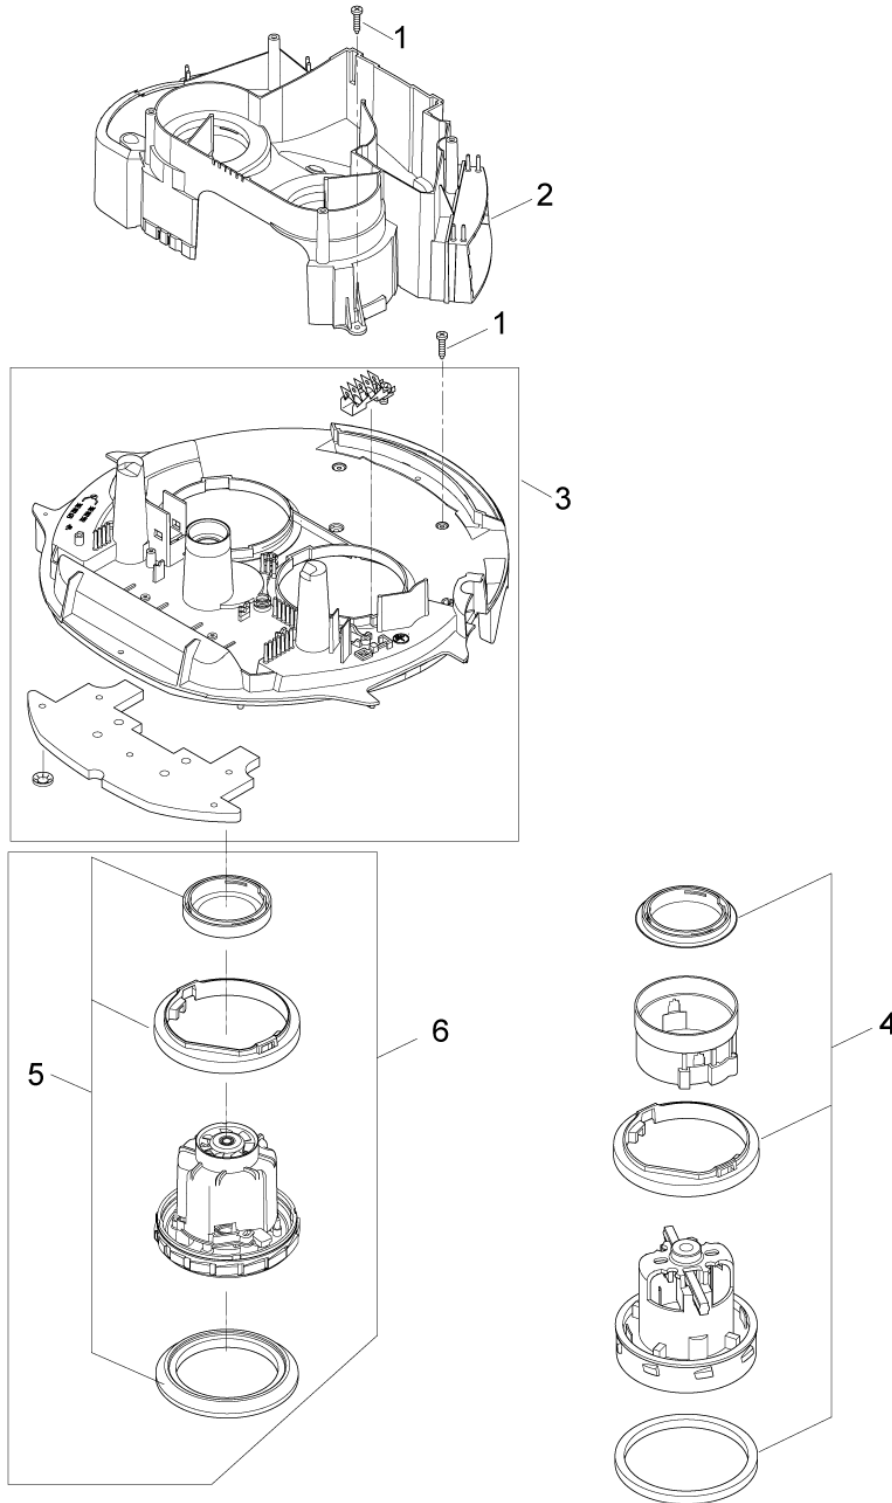

# TABLE OF CONTENTS

---

Cabinet BASIC .....	1
Motor and motor top BASIC .....	3
Base BASIC .....	5
Filter system .....	7
Container and chassis BASIC .....	9
Accessories .....	11
RECOMMENDED SPARE PARTS .....	13

No.	Part No.	Qty.	Description	Part Note
1	302003376	1	SCREW KIT	
2	302003401	1	DISPLAY I-0-II IVB 9 SET-1	
3	18274	2	COUNTERS UNK SCREW M4X12	
4	909100231	1	TURNING KNOB GR.1 6X5 P	
5	9868	1	O-RING 10.2X2.5 NBR 70	
7	302003396	1	PUSH BUTTON KIT P AND C IVB9	
8	302003397	2	CARTRIDGE ATTIX 9/IVB9	
9	302003398	1	EXHAUST AIR FILTER	
10	107402666	1	POWERCORD 1.5X10.8M	
10	107420521	1	POWER CORD H07RN-F 3G1,0MM IP55 CH	
10	302002791	1	WIRE NETZ H07RN-F3G1.0X10.8M	
10	302002790	1	LTG NETZ H07BQ-F3G2.5X10.8M CE	
10	302002788	1	LTG NETZ H07RN-F3G1.5X10.6M	
11	302003394	1	HOOD KIT ATTIX 9/IVB9-P	
12	302003383	1	CLAMP KIT, ATTIX 9/IVB9	
14	302002590	1	HANDLE FOR HOOD	
15	107404542	1	ANTI-INTEFERENCE	
16	107415193	1	ROTARY SWITCH 3 POS 16A	[1]
17	107401080	1	ELEKTRONIK I-0-II ATTIX 9	[1]
17	107407434	1	ELEKTRONIK I-0-II ATTIX 9 110V KIT	[1]
18	107415191	1	SOFTSTART PCBA 2-MOT	[1]
18	107415192	1	PCBA 2M-1S KIT1 100-120V	[1]

## Part Notes:

[1] - PB-COM-LI-2016-001 ATTIX-IVB 961\_New Electronics

No.	Part No.	Qty.	Description	Part Note
1	302003376	1	SCREW KIT	
2	107400043	1	AIRGUIDE ATTIX 9 KIT	
3	302003389	1	CLAMPING PLATE KIT ATTIX	
4	302003390	1	SEALING KIT S	[1]
5	302003385	1	SEALING KIT R	
6	302003386	1	TURBINE KIT 1000W 230V	
6	302003388	1	MOTOR KIT 1000W 120V	
6	302003384	1	TURBINE KIT 1200W 230V	

Part Notes:

[1] - ALTERNATIVE USE 107417417

---

No.	Part No.	Qty.	Description	Part Note
1	302003376	1	SCREW KIT	
2	302003597	1	BASE PLATE P AND C ATTIX	
3	302003387	1	PUSH AND CLEAN FLAP	
4	107402835	1	CONTACT SPRING WIRE AND FASTON	
5	302003382	1	FLOATER KIT ATTIX 9/IVB 9	
6	107413313	1	FIXTURE 72X32X52 - KIT	
7	302001432	1	GASKET CONTAINER	