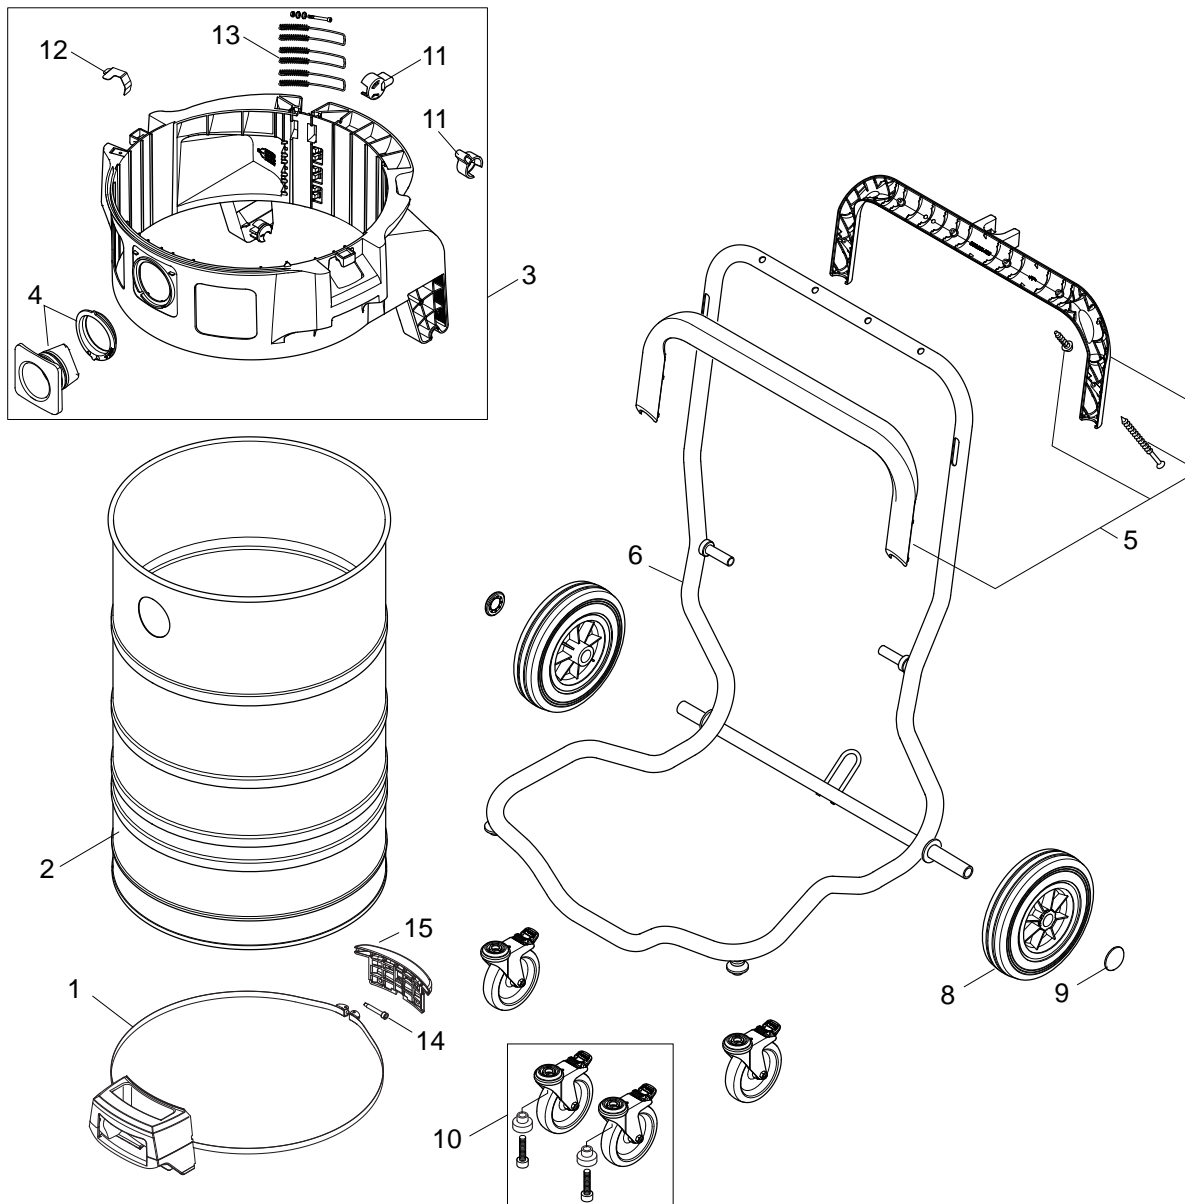

## Part Notes:

[1] - PB-COM-LI-2016-001 ATTIX-IVB 961\_New Electronics

No.	Part No.	Qty.	Description	Part Note
1	302003376	1	SCREW KIT	
2	107400043	1	AIRGUIDE ATTIX 9 KIT	
3	302003389	1	CLAMPING PLATE KIT ATTIX	
4	302003390	1	SEALING KIT S	[1]
5	302003385	1	SEALING KIT R	
6	302003386	1	TURBINE KIT 1000W 230V	
6	302003388	1	MOTOR KIT 1000W 120V	
6	302003384	1	TURBINE KIT 1200W 230V	

Part Notes:

[1] - ALTERNATIVE USE 107417417

---

No.	Part No.	Qty.	Description	Part Note
1	302003376	1	SCREW KIT	
2	302003597	1	BASE PLATE P AND C ATTIX	
3	302003387	1	PUSH AND CLEAN FLAP	
4	107402835	1	CONTACT SPRING WIRE AND FASTON	
5	302003382	1	FLOATER KIT ATTIX 9/IVB 9	
6	107413313	1	FIXTURE 72X32X52 - KIT	
7	302001432	1	GASKET CONTAINER	

---

No.	Part No.	Qty.	Description	Part Note
1	302003319	1	SCHRABEN ATTIX/IVB 9	
1	302003376	1	SCREW KIT	
2	302000697	1	GASKET FILTER	
3	107400562	1	FILTER ELEMENT D275X187	
4	107402640	1	DEFLECTOR 318X180X212 KIT	
5	302000385	1	FILTER SUPPORT CAGE 216X	
6	107402653	1	FILTER SURFACE PLATE	
7	107402651	1	TENSION JACK	

No.	Part No.	Qty.	Description	Part Note
1	302001605	1	HANDLE W/ TAPE	
2	302003377	1	BASIC CONTAINER ATTIX9/	
3	302003379	1	BELT KIT BASIC IVB9	
4	302003380	1	INLET FITTING KIT ATTIX 9	
5	302001706	1	HANDLE SET-1 ATTIX 7	
6	302001437	1	FRAME BLACK ATTIX 7	
8	107401077	2	WHEEL 200X50 KIT	
9	3750	2	WHEEL CAPS TO SUIT TURBO	
10	107401054	1	CASTOR TURNABLE WITH BRAK	
11	302001441	2	INTERLOCK CONTAINER ATTIX	
12	107420978	1	PLATE FOR CONTAINER	
13	909100383	1	SPRING 1.40X7.5X113	
14	302001613	1	SCREW M5X35X5 TO ATTIX7	
15	302001363	1	CONTAINER STOPPER	